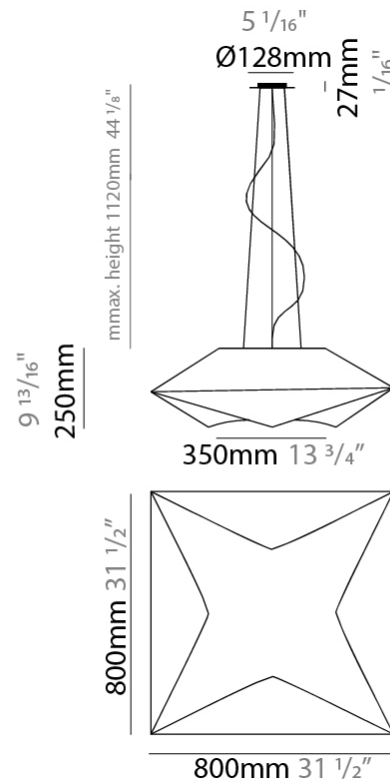

PROJECT	
TYPE	
SPECIFIER	
QUANTITY	
DATE	

POLARIS SUSPENSION

D111072

base number

1. To build a product code in our configurator select the specify button on the base model # product page
2. To build a manual product code on this datasheet choose from the options listed below in blue font and add the suffix to the base model #

GENERAL

Series: Polaris
Brand: Ole
Division: Design
Mounting Type: Suspension
Mounting Location: Ceiling
Subcategory: Ambient

PHYSICAL

Shape: Abstract
Length (mm): 800
Length (in): 31 1/2
Width (mm): 800
Width (in): 31 1/2
Height (mm): 250
Height (in): 9 13/16
Max. Overall Height (mm): 1370
Max. Overall Height (in): 53 7/8
Light Distribution: Omnidirectional
Weight (kg): 4.8
Weight (lbs): 10.56
Diffuser: Elastic Fabric - Optical White
Fixture Finish: WHI
Fixture Material: Metal / Elastic Fabric
Cable Details: 2000mm Cable

ELECTRICAL

Number of Lamps: 4
Lamp Type: LED Retrofit
Lamp Shape: A19
Bulb Included: Bulb Not Included
Max. Wattage Per Lamp (W): 15
Lamp Base: E26
Input Voltage (V): 120
Upon Request: 277Vac / GU24

LED

OPTICAL

RATINGS AND CERTIFICATIONS

Certified By: Certified for North American Standards
IP rating: IP20