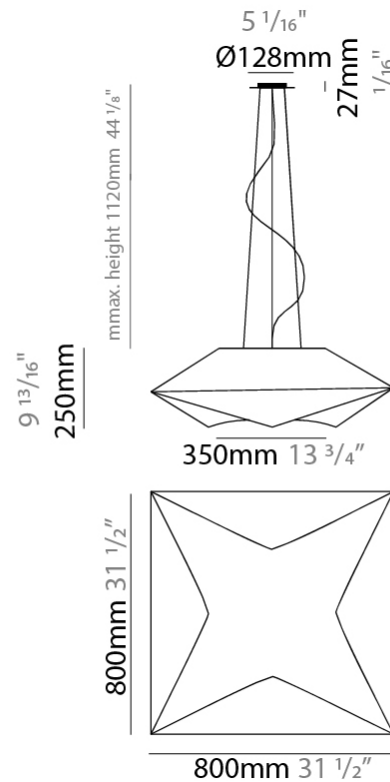

PROJECT	_____
TYPE	_____
SPECIFIER	_____
QUANTITY	_____
DATE	_____

POLARIS SUSPENSION

D111072-277V

base number

1. To build a product code in our configurator select the specify button on the base model # product page
2. To build a manual product code on this datasheet choose from the options listed below in blue font and add the suffix to the base model #

GENERAL

Series: Polaris
Brand: Ole
Division: Design
Mounting Type: Suspension
Mounting Location: Ceiling
Subcategory: Ambient

PHYSICAL

Shape: Abstract
Length (mm): 800
Length (in): 31 1/2
Width (mm): 800
Width (in): 31 1/2
Height (mm): 250
Height (in): 9 13/16
Max. Overall Height (mm): 1370
Max. Overall Height (in): 53 7/8
Light Distribution: Omnidirectional
Weight (kg): 4.8
Weight (lbs): 10.56
Diffuser: Elastic Fabric - Optical White
Fixture Finish: WHI
Fixture Material: Metal / Elastic Fabric
Cable Details: 2000mm Cable

ELECTRICAL

Number of Lamps: 4
Lamp Type: LED Retrofit
Lamp Shape: A19
Bulb Included: Bulb Not Included
Max. Wattage Per Lamp (W): 15
Lamp Base: E26
Input Voltage (V): 120
Upon Request: 277Vac / GU24

LED

OPTICAL

RATINGS AND CERTIFICATIONS

Certified By: Certified for North American Standards
IP rating: IP20